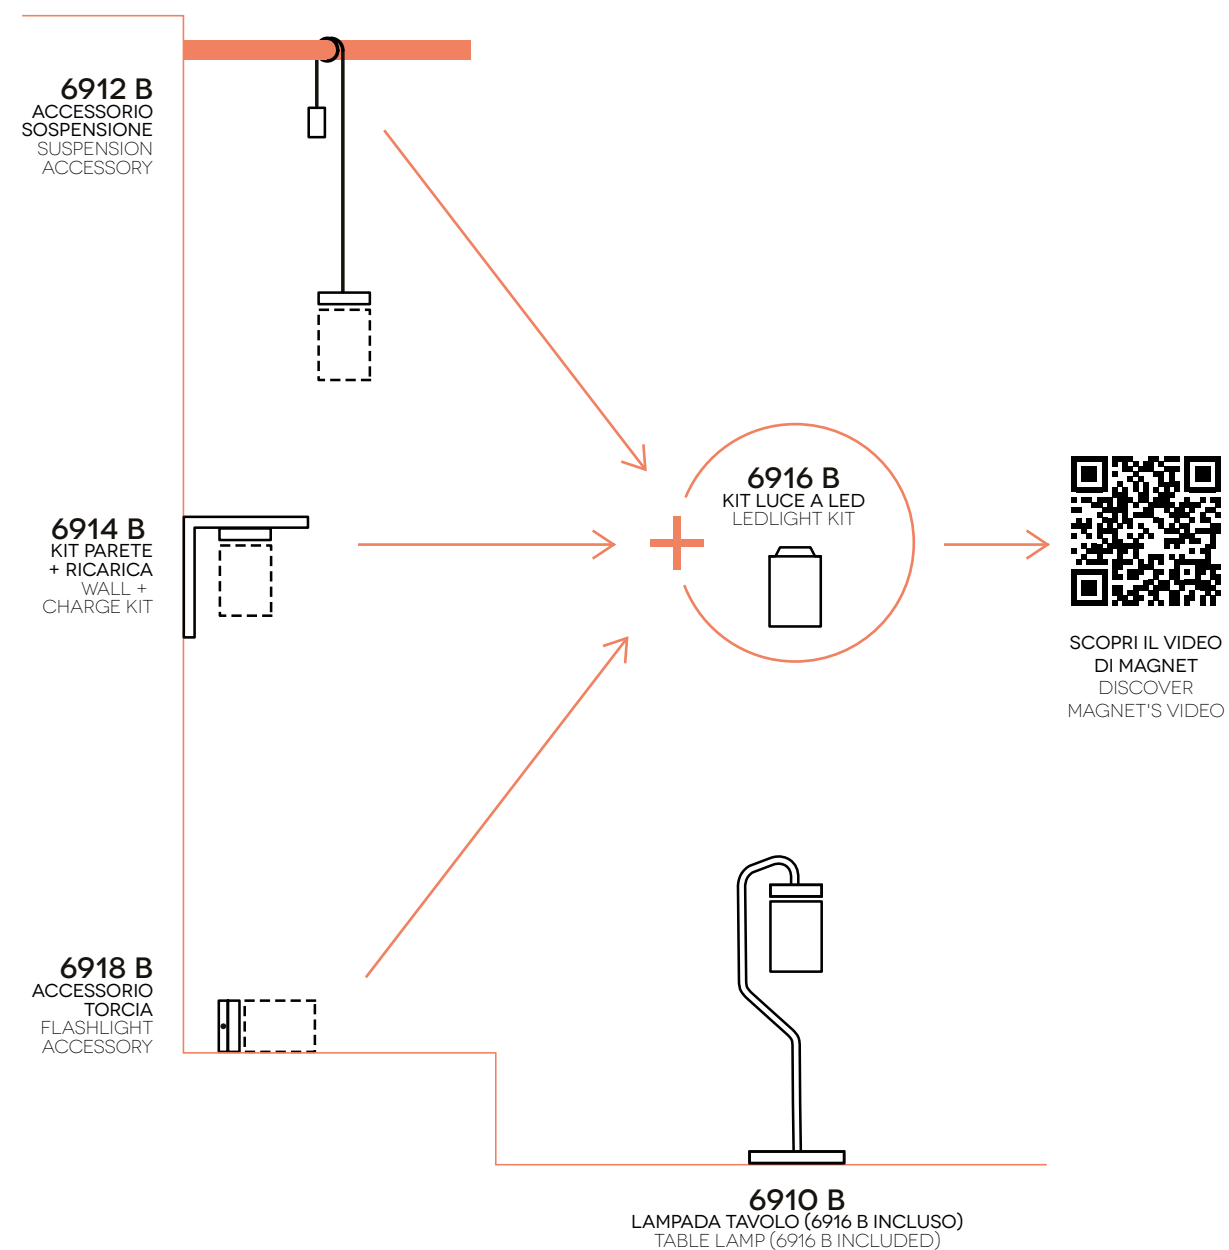

UN NUOVO CONCEPT DI LUCE A NEW CONCEPT OF LIGHT

CONTEMPORANEO E DINAMICO MAGNET È UN OGGETTO CHE RIVOLUZIONA IL CONCETTO DI ILLUMINAZIONE GRAZIE AL SUO ALTO VALORE TECNOLOGICO: SFRUTTANDO LE PROPRIETÀ FISICHE DEL MAGNETISMO È STATA REALIZZATA UNA TESTA CILINDRICA CHE SI AGGANCIA AD UN SUPPORTO IN GRADO DI PRODURRE LUCE CON UNA SEMPLICE ROTAZIONE. MAGNET SI COMPONE QUINDI DI UN CORPO MODULARE ILLUMINANTE E, A SECONDA DELL'ACCESSORIO UTILIZZATO, SI TRASFORMA RAPIDAMENTE IN LAMPADA DA TAVOLO, SOSPENSIONE, APPLIQUE, TORCIA. ESTETICA E GIOCOSA PERMETTE DI SPOSTARE E TRASFORMARE LA LUCE COME IN UN PRESTIGIO. LA SUA ACCENSIONE È UNA CONTINUA SORPRESA DEI SENSI.

CONTEMPORARY AND DYNAMIC, MAGNET IS AN OBJECT THAT REVOLUTIONIZES THE CONCEPT OF LIGHTING THANKS TO ITS HIGH TECHNOLOGICAL VALUE: EXPLOITING THE PHYSICAL PROPERTIES OF MAGNETISM, A CYLINDRICAL HEAD HAS BEEN CREATED THAT SNAPS ONTO A SUPPORT CAPABLE OF PRODUCING LIGHT WITH A SIMPLE ROTATION. MAGNET IS THEREFORE COMPOSED OF A MODULAR LIGHT BODY AND, DEPENDING ON THE ACCESSORY USED, IT QUICKLY TURN INTO A TABLE LAMP, A HANGING LAMP, A WALL LAMP AND A TORCH. ITS STYLISH AND PLAYFUL FEATURES ALLOW YOU TO MOVE AND TRANSFORM THE LIGHT AS A PRESTIGE. ITS TURNING ON IS A CONSTANT SURPRISE TO THE SENSES.

INFORMAZIONI TECNICHE TECHNICAL INFORMATION

6910 B

Lampada da tavolo a LED costruita in alluminio pressofuso verniciato a polvere con pre-trattamento per uso esterno/interno. Dotata di kit luce alimentato da batterie al litio 2x2000mAh. Interruttore a rotazione a magneti.

LED table lamp built in powder coated die-cast aluminum with pre-treatment for outdoor/indoor use. Equipped with light kit powered by 2x2000mAh lithium batteries. Magnet rotary switch.

6914 B

Kit applique realizzata in alluminio pressofuso verniciato a polvere con pre-trattamento per uso esterno/interno. 3 porte USB, dotata di magneti che permettono il collegamento del kit luce art. 6916.

Wall kit built in powder coated die-cast aluminum with pre-treatment for outdoor/indoor use. 3 port USB, equipped with magnets that allow the connection of the light kit with art. 6916.

Accessorio incluso: carica batterie, cavo USB
Accessory included: battery charger, USB cable

Ricarica: USB 5-7h
Rechargeable: USB 5-7h

Durata: 9h
Work time: 9h

LED $\varnothing$ 2,2W 255Lm 3000K
IP54

IP54

6912 B

Kit sospensione costruita in alluminio pressofuso verniciato a polvere con pre-trattamento per uso esterno/interno. 3mt di cavo nero, dotata di magneti che permettono il collegamento del kit luce art. 6916.

Suspension kit made of die-cast aluminum powder coated with pre-treatment for outdoor/indoor use. 3mt of black cable, equipped with magnets that allow the connection of the light kit with art. 6916.

6918 B

Kit torcia realizzata in alluminio pressofuso verniciato a polvere con pre-trattamento per uso esterno/interno. Dotata di magneti che permettono il collegamento del kit luce art. 6916.

Flashlight accessory built in powder coated die-cast aluminum with pre-treatment for outdoor/indoor use. Equipped with magnets that allow the connection of the light kit with art. 6916.

6916 B

Kit luce a LED costruito in alluminio pressofuso verniciato a polvere con pre-trattamento per uso esterno/interno, alimentato da batterie al litio 2x2000mAh. Interruttore a rotazione a magneti.

LED light kit built in powder coated die-cast aluminum with pre-treatment for outdoor/indoor use, powered by 2x2000mAh lithium batteries. Magnet rotary switch.

Accessorio incluso: carica batterie, cavo USB
Accessory included: battery charger, USB cable

Ricarica: USB 5-7h
Rechargeable: USB 5-7h

Durata: 9h
Work time: 9h

LED $\varnothing$ 2,2W 255Lm 3000K
IP54

IP54

IP54