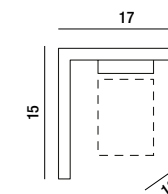

INFORMAZIONI TECNICHE TECHNICAL INFORMATION

6910 B

Lampada da tavolo a LED costruita in alluminio pressofuso verniciato a polvere con pre-trattamento per uso esterno/interno. Dotata di kit luce alimentato da batterie al litio 2x2000mAh. Interruttore a rotazione a magneti.

LED table lamp built in powder coated die-cast aluminum with pre-treatment for outdoor/indoor use. Equipped with light kit powered by 2x2000mAh lithium batteries. Magnet rotary switch.

6914 B

Kit applique realizzata in alluminio pressofuso verniciato a polvere con pre-trattamento per uso esterno/interno. 3 porte USB, dotata di magneti che permettono il collegamento del kit luce art. 6916.

Wall kit built in powder coated die-cast aluminum with pre-treatment for outdoor/indoor use. 3 port USB, equipped with magnets that allow the connection of the light kit with art. 6916.

Accessorio incluso: carica batterie, cavo USB
Accessory included: battery charger, USB cable

Ricarica: USB 5-7h
Rechargeable: USB 5-7h

Durata: 9h
Work time: 9h

LED $\varnothing$ 2,2W 255Lm 3000K
IP54

IP54