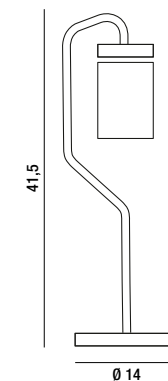

INFORMAZIONI TECNICHE TECHNICAL INFORMATION

6910 B

Lampada da tavolo a LED costruita in alluminio pressofuso verniciato a polvere con pre-trattamento per uso esterno/interno. Dotata di kit luce alimentato da batterie al litio 2x2000mAh. Interruttore a rotazione a magneti.

LED table lamp built in powder coated die-cast aluminum with pre-treatment for outdoor/indoor use. Equipped with light kit powered by 2x2000mAh lithium batteries. Magnet rotary switch.

6914 B

Kit applique realizzata in alluminio pressofuso verniciato a polvere con pre-trattamento per uso esterno/interno. 3 porte USB, dotata di magneti che permettono il collegamento del kit luce art. 6916.

Wall kit built in powder coated die-cast aluminum with pre-treatment for outdoor/indoor use. 3 port USB, equipped with magnets that allow the connection of the light kit with art. 6916.

Accessorio incluso: carica batterie, cavo USB
Accessory included: battery charger, USB cable

Ricarica: USB 5-7h
Rechargeable: USB 5-7h

Durata: 9h
Work time: 9h

LED $\varnothing$ 2,2W 255Lm 3000K
IP54

IP54