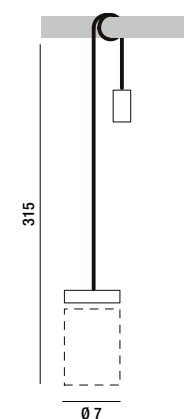

6912 B

Kit sospensione costruita in alluminio pressofuso verniciato a polvere con pre-trattamento per uso esterno/interno. 3mt di cavo nero, dotata di magneti che permettono il collegamento del kit luce art. 6916.

Suspension kit made of die-cast aluminum powder coated with pre-treatment for outdoor/indoor use. 3mt of black cable, equipped with magnets that allow the connection of the light kit with art. 6916.

6918 B

Kit torcia realizzata in alluminio pressofuso verniciato a polvere con pre-trattamento per uso esterno/interno. Dotata di magneti che permettono il collegamento del kit luce art. 6916.

Flashlight accessory built in powder coated die-cast aluminum with pre-treatment for outdoor/indoor use. Equipped with magnets that allow the connection of the light kit with art. 6916.

6916 B

Kit luce a LED costruito in alluminio pressofuso verniciato a polvere con pre-trattamento per uso esterno/interno, alimentato da batterie al litio 2x2000mAh. Interruttore a rotazione a magneti.

LED light kit built in powder coated die-cast aluminum with pre-treatment for outdoor/indoor use, powered by 2x2000mAh lithium batteries. Magnet rotary switch.

Accessorio incluso: carica batterie, cavo USB
Accessory included: battery charger, USB cable

Ricarica: USB 5-7h
Rechargeable: USB 5-7h

Durata: 9h
Work time: 9h

LED $\varnothing$ 2,2W 255Lm 3000K
IP54

IP54

IP54