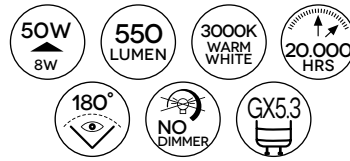

dimensioni/dimensions:
Ø 7,5 x 2,8 cm
230V

A+ Energy class rating

GX53-8W LED SMD LN