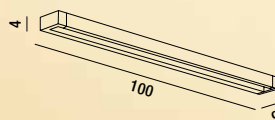

6634 B LC

Applique in metallo verniciato colore bianco con diffusore in acrilico satinato, barra frontale orientabile a 300°

White painted metal wall lamp with satin acrylic diffuser, front bar adjustable to 300°

LED $\varnothing$ 27W 2495LM 3000K