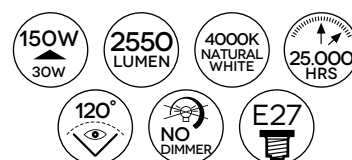

dimensioni/dimensions:
Ø 20,5 x 9,5 cm
230V

A+ Energy class rating