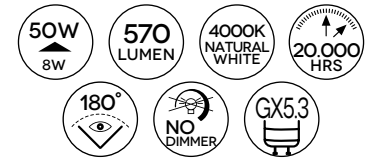

dimensioni/dimensions:
Ø 7,5 x 2,8 cm
230V

A+ Energy class rating

GU10-5,5W LED SMD LN DIM.