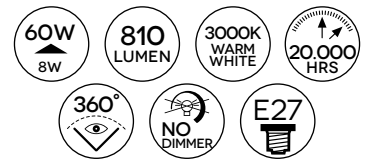

G125-6W LED FL TR

dimensioni/dimensions:
 Ø 12,5 x 17,5 cm
 230V

A+ Energy class rating

G125-8W LED FL TR

dimensioni/dimensions:
 Ø 12,5 x 17,5 cm
 230V

A+ Energy class rating

R50-4W LED FL

dimensioni/dimensions:
 Ø 5 x 8,3 cm
 230V