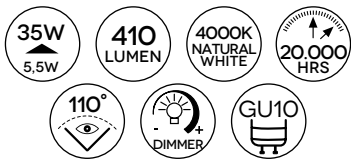

dimensioni/dimensions:
 Ø 5 x 5,7 cm
 230V

A+ Energy class rating

GU10-6,5W LED SMD LC

dimensioni/dimensions:
 Ø 5 x 5,7 cm
 230V

A+ Energy class rating

GU10-6,5W LED SMD LN

dimensioni/dimensions:
 Ø 5 x 5,7 cm
 230V