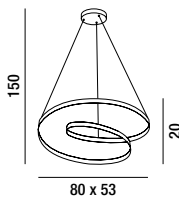

6618 B LC
Sospensione in metallo e alluminio verniciato a polvere colore bianco opaco con diffusore in silicone, cavi regolabili in lunghezza
Matt white powder-coated metal and aluminium hanging lamp with silicon diffuser, cables adjustable in length

LED $\varnothing$ 70W 5600LM 3000K
H. REGOLABILE