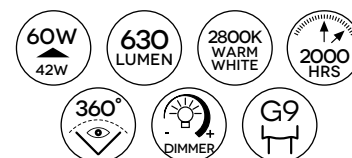

G4-10W

dimensioni/dimensions:
 Ø 0,8 x 3 cm
 12V

C Energy class rating

G9-42W

dimensioni/dimensions:
 Ø 1,2 x 4 cm
 230V

C Energy class rating

LAMPADINE A FLUORESCENZA FLUORESCENT BULBS

TF-8W