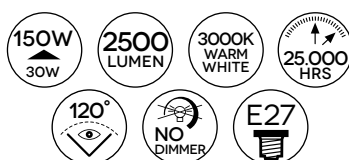

A+ Energy class rating

A15-20W LED SMD LN

dimensioni/dimensions:
 Ø 15,5 x 8,5 cm
 230V

A+ Energy class rating

A20-30W SMD LC

dimensioni/dimensions:
 Ø 20,5 x 9,5 cm
 230V

A+ Energy class rating

A20-30W SMD LN