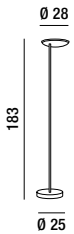

6586 B LC

Piantana in metallo verniciato a polvere colore bianco opaco con parabola orientabile e diffusore in acrilico satinato
Matt white powder-coated metal floor lamp with adjustable dish and satin acrylic diffuser

LED $\uparrow$ 24W 1900LM 3000K

Dimmerabile - Dimmable

LED