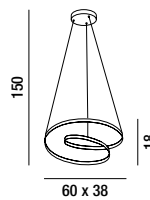

6618 B LC
Sospensione in metallo e alluminio verniciato a polvere colore bianco opaco con diffusore in silicone, cavi regolabili in lunghezza
Matt white powder-coated metal and aluminium hanging lamp with silicon diffuser, cables adjustable in length

6620 B LC
Sospensione in metallo e alluminio verniciato a polvere colore bianco opaco con diffusore in silicone, cavi regolabili in lunghezza
Matt white powder-coated metal and aluminium hanging lamp with silicon diffuser, cables adjustable in length

LED $\varnothing$ 55W 4400LM 3000K
H. REGOLABILE