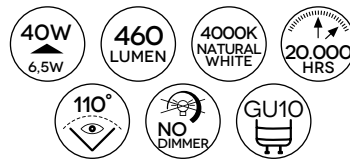

dimensioni/dimensions:
Ø 5 x 5,7 cm
230V

A+ Energy class rating

GU10-7W LED COB LC36°