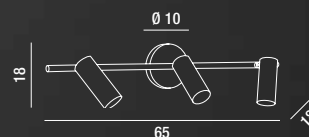

6644 B LC

Faretto a 3 luci in metallo verniciato bianco con corpi luce orientabili (rotazione e inclinazione) e diffusori satinati

3 lights white painted metal spotlight with adjustable (rotation and inclination) light bodies and satin diffusers

LED φ 3X4,5W 1050LM 3000K

WLED