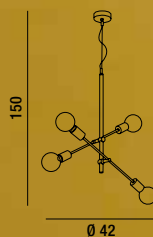

6602 N
Sospensione orientabile in metallo verniciato nero con portalampada in finitura ottone invecchiato, cavo regolabile in lunghezza
Adjustable black painted metal hanging lamp with lamp holder in antique brass finish, cable adjustable in length

4XE27 MAX 40W
LAMPADINE ESCLUSE - BULBS NOT INCLUDED
H. REGOLABILE