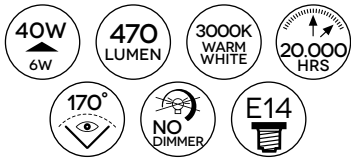

dimensioni/dimensions:
Ø 4,5 x 8,1 cm
230V

A+ Energy class rating

P45-6W LED SMD LN