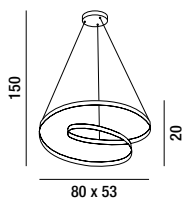

RITMO

Ellissi che risuonano come un ritmo ancestrale, una linea che è dinamismo puro. La luce diventa un fraseggio sonoro che si espande nei piani dello spazio.

Ellipses resonate as an ancestral rhythm, a line that is pure dynamism. The light becomes a musical phrasing that expands through the space planes.

RITMO

6618 B LC

Sospensione in metallo e alluminio verniciato a polvere colore bianco opaco con diffusore in silicone, cavi regolabili in lunghezza
Matt white powder-coated metal and aluminium hanging lamp with silicon diffuser, cables adjustable in length

LED $\varnothing$ 70W 5600LM 3000K

H. REGOLABILE

LED