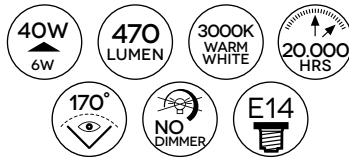

dimensioni/dimensions:
 Ø 4,5 x 8,1 cm
 230V

A+ Energy class rating

C35-6W LED SMD LC

dimensioni/dimensions:
 Ø 3,6 x 10 cm
 230V

A+ Energy class rating

C35-6W LED SMD LN

dimensioni/dimensions:
 Ø 3,6 x 10 cm
 230V