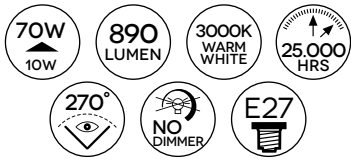

dimensioni/dimensions:
 Ø 20,5 x 9,5 cm
 230V

A+ Energy class rating

LAMPADINE SMD LED SMD LED BULBS

A45-10W LED SMD LC

dimensioni/dimensions:
 Ø 15 x 4,5 cm
 230V

A+ Energy class rating

A45-10W LED SMD LN

dimensioni/dimensions:
 Ø 15 x 4,5 cm
 230V