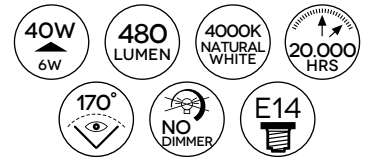

dimensioni/dimensions:
Ø 3,6 x 10 cm
230V

A+ Energy class rating

A60-12W LED SMD LC