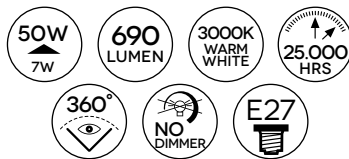

dimensioni/dimensions:
Ø 6 x 11,8 cm
230V

A+ Energy class rating