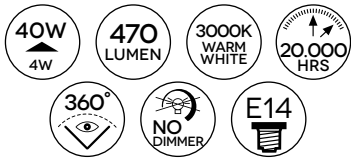

dimensioni/dimensions:
Ø 3,5 x 10 cm
230V

A+ Energy class rating

C37-4W LED FV