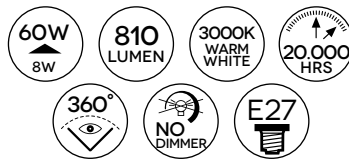

dimensioni/dimensions:
 Ø 4,5 x 7,2 cm
 230V

A+ Energy class rating

A60-6W LED FL

dimensioni/dimensions:
 Ø 6 x 11 cm
 230V

A+ Energy class rating

A60-8W LED FL

dimensioni/dimensions:
 Ø 6 x 11 cm
 230V

A+ Energy class rating