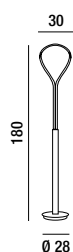

LED \varnothing 50W 4000LM 3000K

BLOSSOM

BLOSSOM

6614 B LC

Piantana in metallo e alluminio
verniciato a polvere colore bianco opaco
con diffusore in silicone
Matt white powder-coated
metal and aluminium floor lamp
with silicon diffuser