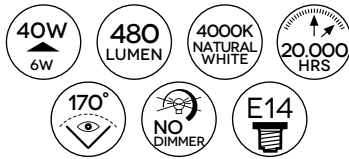

dimensioni/dimensions:
 Ø 4,5 x 8,1 cm
 230V

A+ Energy class rating

C35-6W LED SMD LC

dimensioni/dimensions:
 Ø 3,6 x 10 cm
 230V

A+ Energy class rating

C35-6W LED SMD LN

dimensioni/dimensions:
 Ø 3,6 x 10 cm
 230V