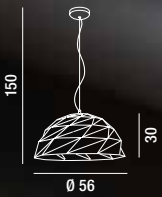

6624 OR

Sospensione in metallo verniciato oro opaco; paralume piegato e lavorato con taglio laser per permettere l'illuminazione anche della parte superiore
Matt gold painted metal hanging lamp; lampshade folded and worked with laser cutting to allow lighting of the upper part

3XE27 MAX 60W
H. REGOLABILE