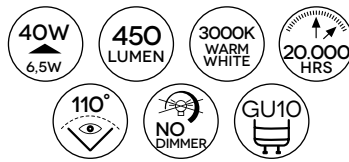

dimensioni/dimensions:
 Ø 5 x 5,7 cm
 230V

A+ Energy class rating

GU10-6,5W LED SMD LC

dimensioni/dimensions:
 Ø 5 x 5,7 cm
 230V

A+ Energy class rating

GU10-6,5W LED SMD LN

dimensioni/dimensions:
 Ø 5 x 5,7 cm
 230V