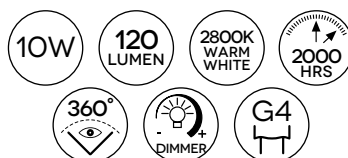

LAMPADINE ALOGENE HALOGEN BULBS

dimensioni/dimensions:
Ø 0,8 x 3 cm
12V

C Energy class rating