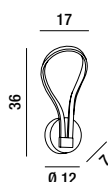

6615 B LC

Applique in metallo e alluminio
verniciato a polvere colore bianco opaco
con diffusore in silicone
Matt white powder-coated
metal and aluminium wall lamp
with silicon diffuser

LED $\varnothing$ 13W 1040LM 3000K