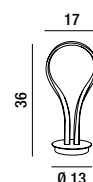

6616 B LC

Lampada da tavolo in metallo e alluminio
verniciato a polvere colore bianco opaco
con diffusore in silicone
Matt white powder-coated
metal and aluminium table lamp
with silicon diffuser

LED $\varnothing$ 13W 1040LM 3000K