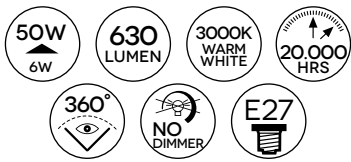

dimensioni/dimensions:
 Ø 4,5 x 7,2 cm
 230V

A+ Energy class rating

A60-6W LED FL

dimensioni/dimensions:
 Ø 6 x 11 cm
 230V

A+ Energy class rating

A60-8W LED FL

dimensioni/dimensions:
 Ø 6 x 11 cm
 230V

A+ Energy class rating