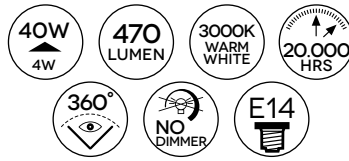

A+ Energy class rating

C37-4W LED FV

dimensioni/dimensions:
 Ø 3,5 x 11,5 cm
 230V

A+ Energy class rating

P45-4W LED FL

dimensioni/dimensions:
 Ø 4,4 x 7,6 cm
 230V

A+ Energy class rating

G45-4W LED FL